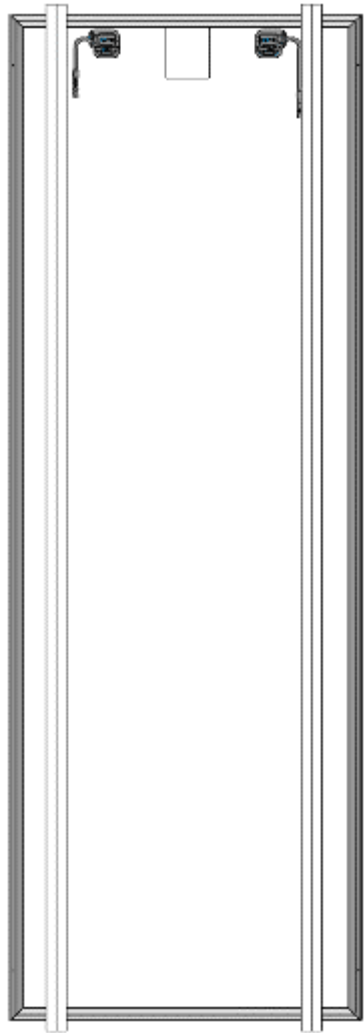

# Installation design of facade

2020 | 5 | 20

SMD412