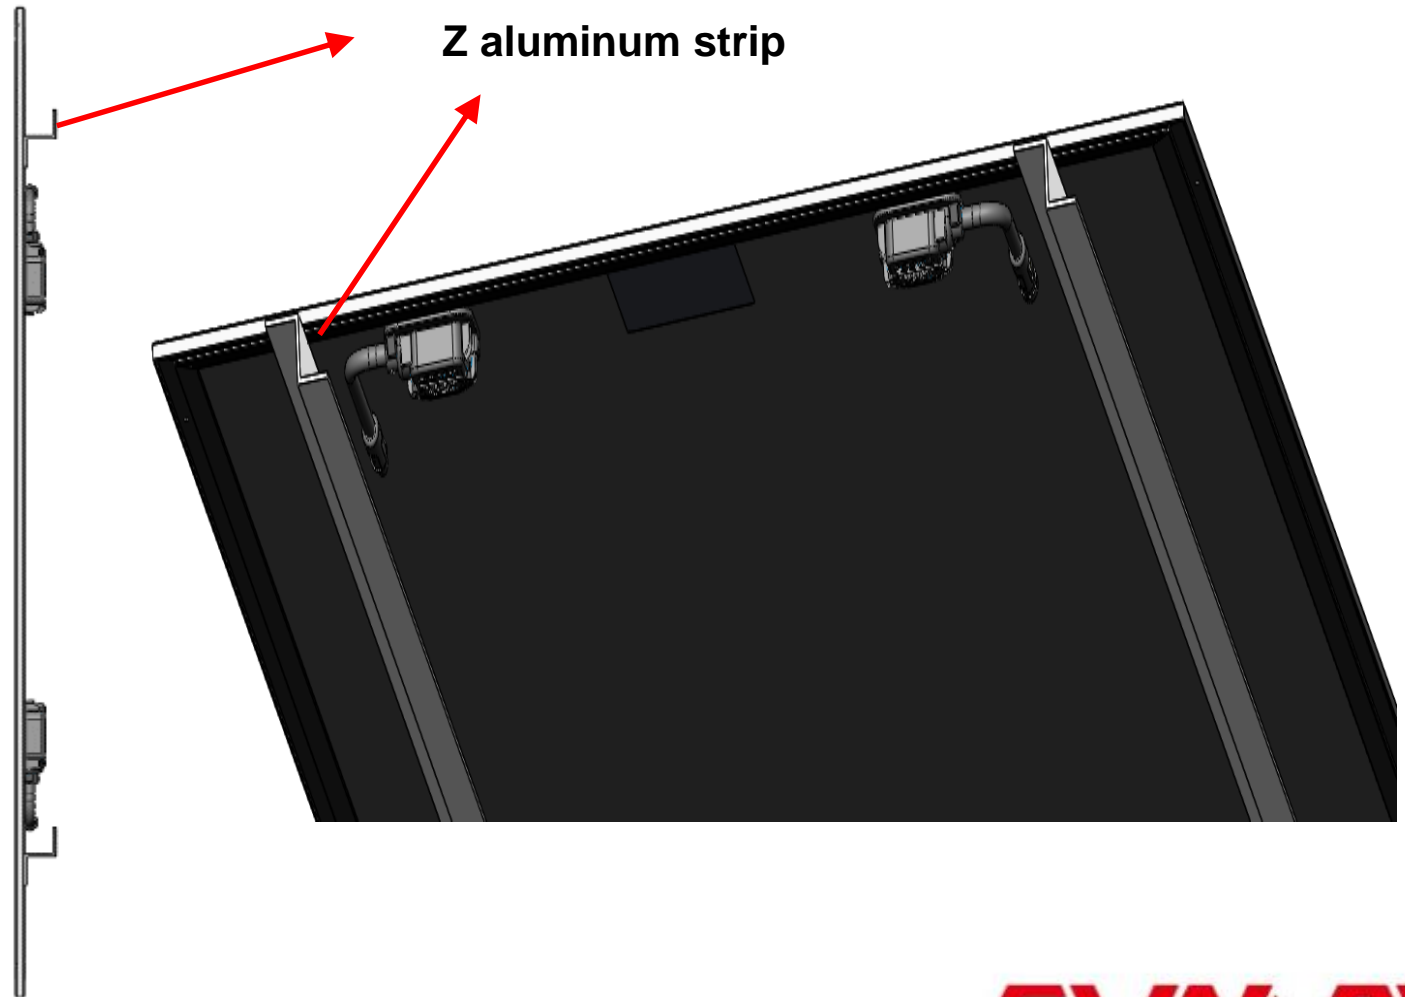

# Installation design of facade

2020 | 5 | 20

SMD412