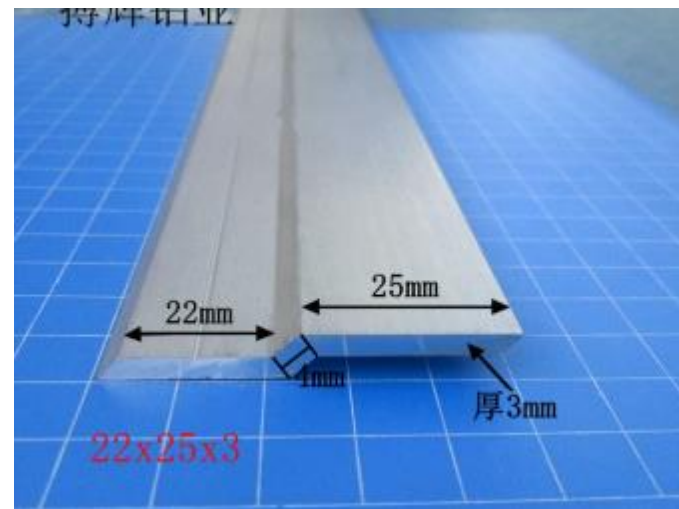

Installation