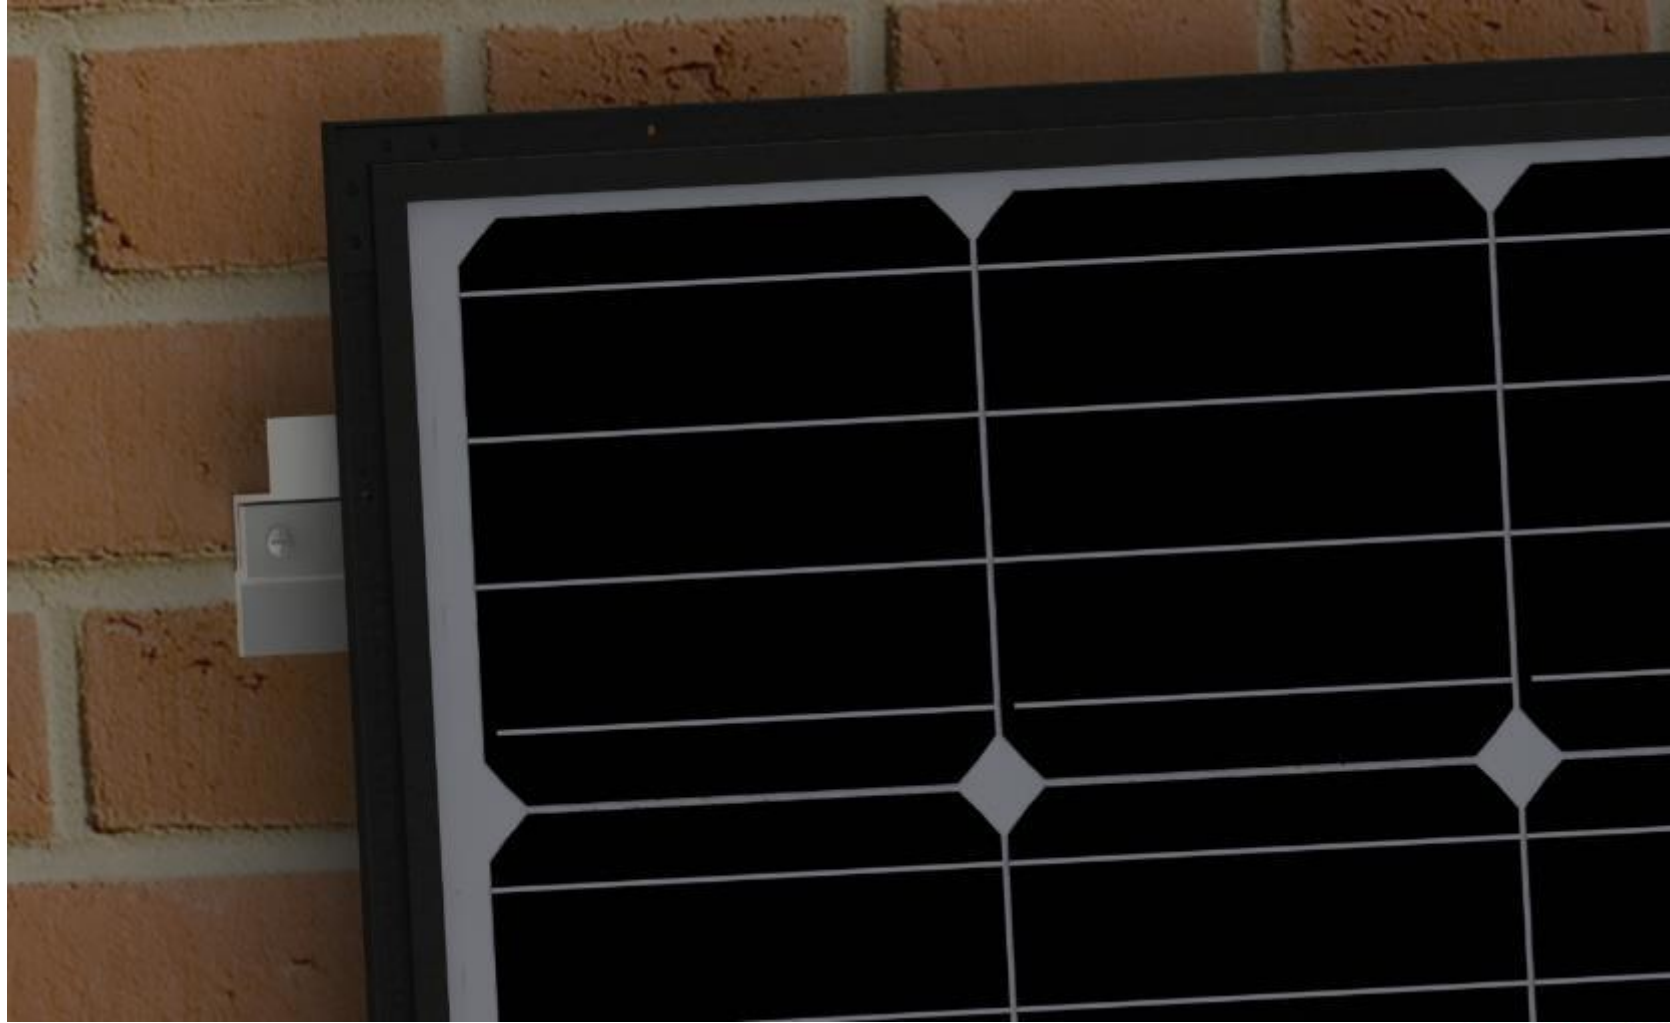

Installation