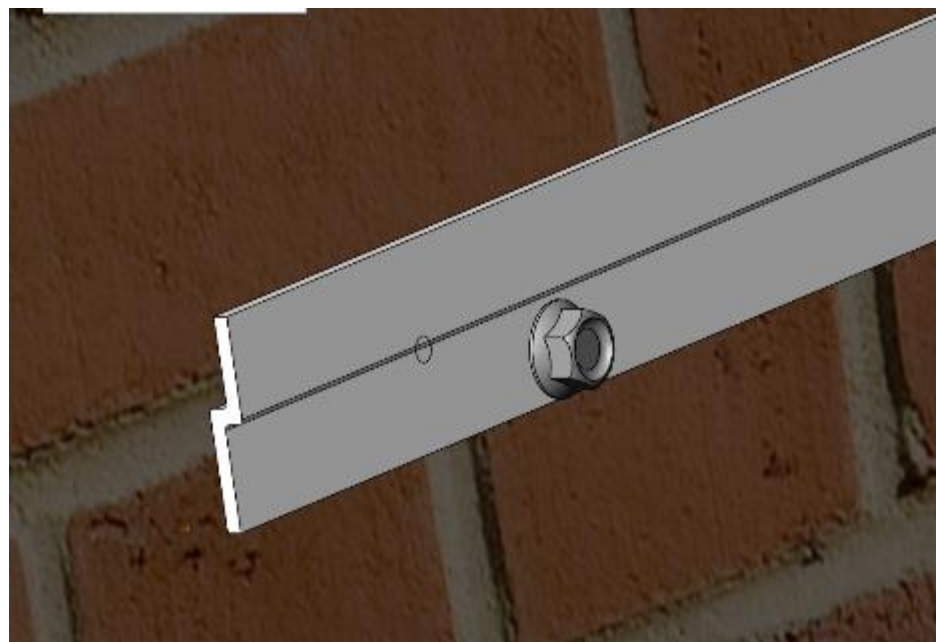

Installation